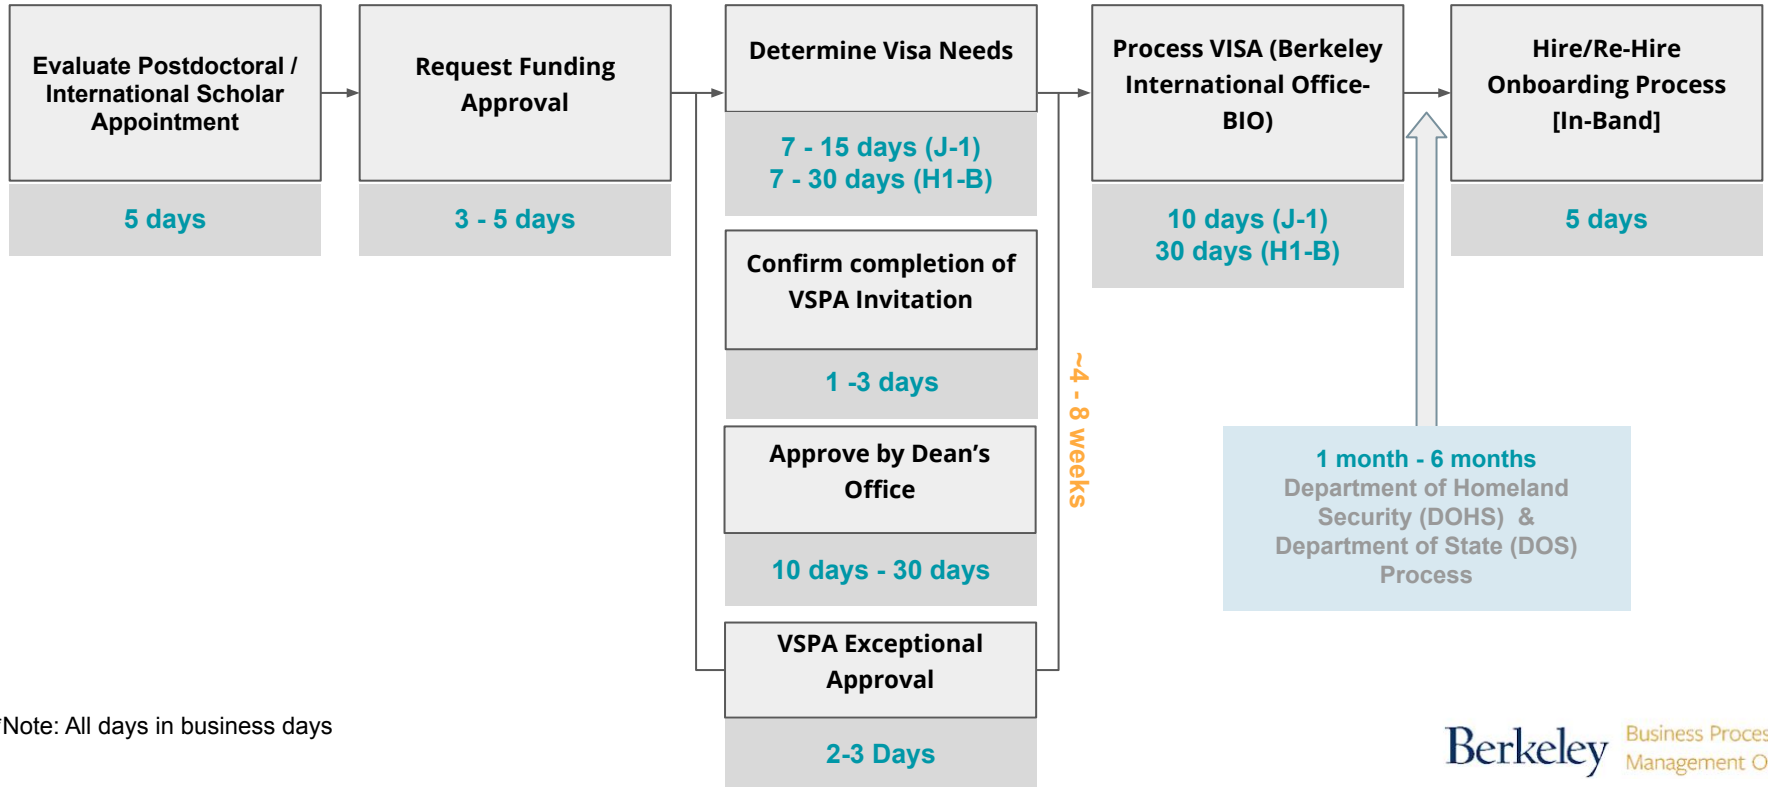

Hire an International Scholar

(Post-docs, Visiting Scholars, and Visiting Student Researchers)

Estimated Total Process Time: ~2.0 Months - 7.5 Months

***Note: All days in business days